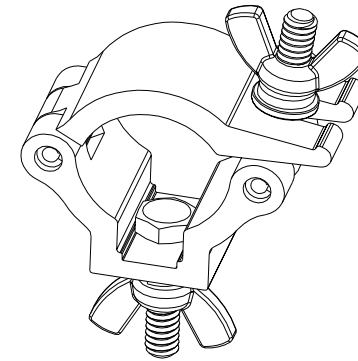

Unit weight: 0.11kg
 Width: 25 mm
 Safe working load: 60 kg
 Fit tube size from OD24mm to 28mm

Version		date

Yu Young Stage Equipment Co., Ltd

General tolerance		Part Name: Small 1/2 coupler	Part NO: 225P125-DM6D
0~10	±0.1	Material: A16061-T6	Surface treatment: Polishing
10~30	±0.15	Scale: FREE	Unit: mm
30~100	±0.2	Edition: A	Pro_type:
>100	±0.3	Designed by: Ward 2018.08.07	Checked by: