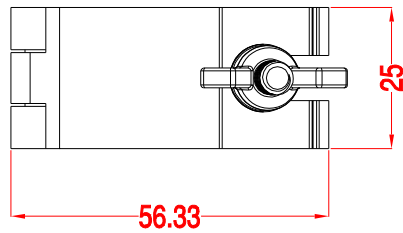

Unit weight: 0.11kg
 Width: 25 mm
 Safe working load: 60 kg
 Fit tube size from OD24mm to 28mm

Version		date

Yu Young Stage Equipment Co., Ltd

General tolerance		Part Name: Small 1/2 coupler	Part NO: 225P125-DM6D
0~10	±0.1	Material: A16061-T6	Surface treatment: Polishing
10~30	±0.15	Scale: FREE	Unit: mm
30~100	±0.2	Edition: A	Pro_type:
>100	±0.3	Designed by: Ward 2018.08.07	Checked by: